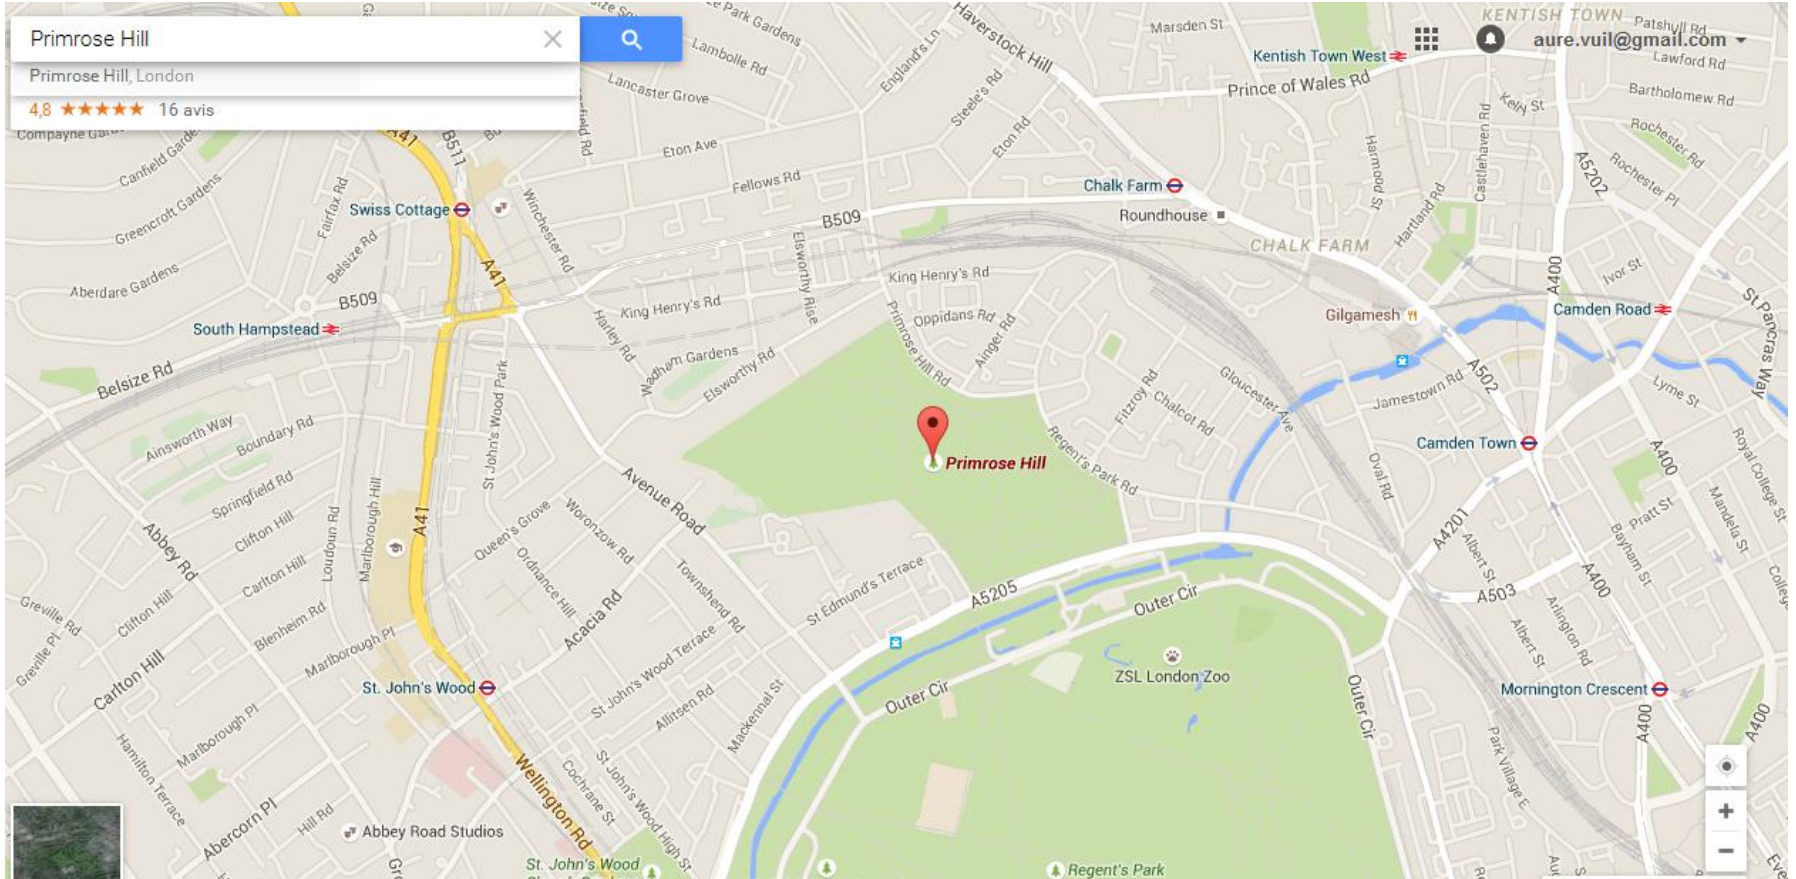

Primrose Hill

Primrose Hill, London

4.8 ★★★★★ 16 avis

aure.vuil@gmail.com

Primrose Hill

ZSL London Zoo

Regent's Park